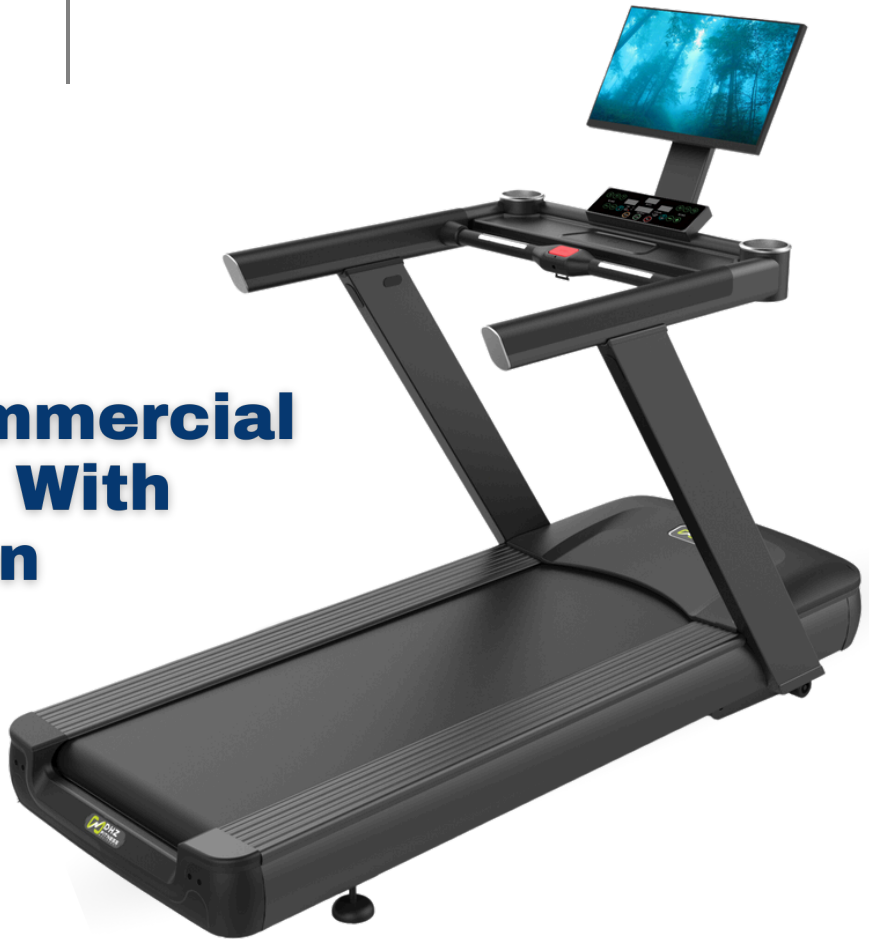

Express Fitness Urban

TD265PS Commercial Treadmill With Screen

In the Express Fitness Treadmills, the birth of the TD265PS Series brings a bright feeling to the users, and the rubber handrail and upright columns are perfectly integrated with the main body of the treadmill. With the screen-mirroring technology, your world is at your finger tips.

Specifications:

- Motor: 3CHP
- Dimensions: 2180*910*1530mm
- Weight: 200kg
- Max User Weight: 150kg
- Speed: 1-20km/h
- Incline: 0-15
- Console: LCD Display